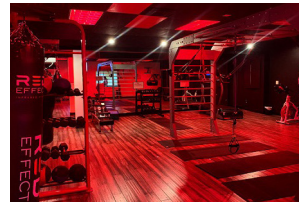

Inspirations: