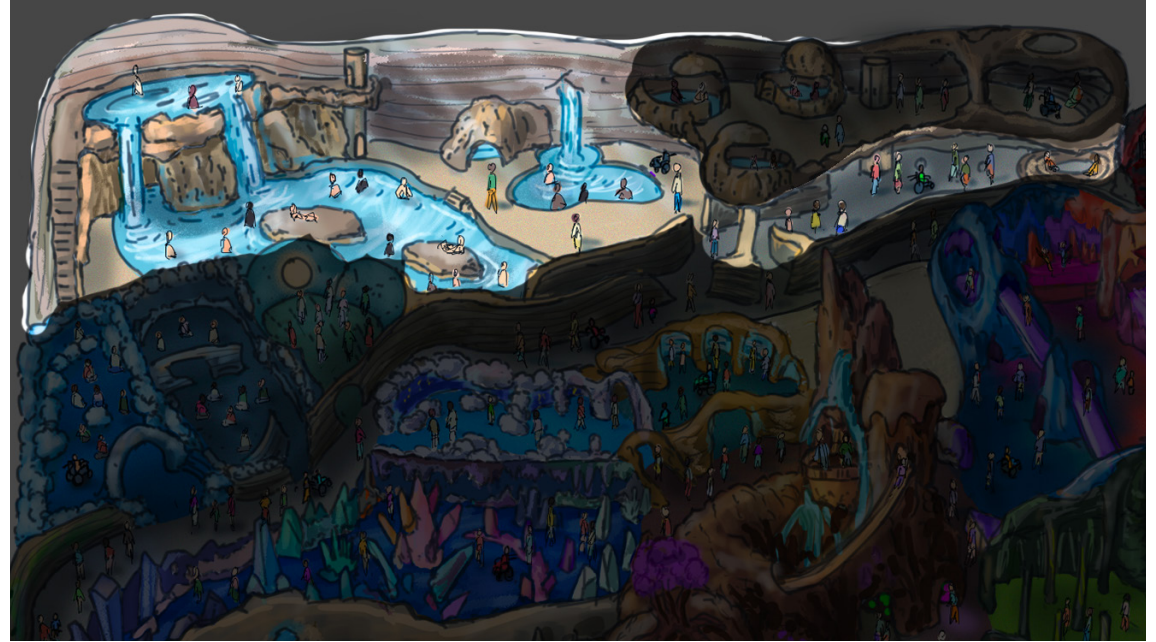

Relaxing

A complimentary offer for members to unwind in a sandy, water-feature enhanced cave with comfortable seats and massage beds, where elements of water promote a relaxing atmosphere.

Type: Lounge for members

Technology: Sound system, lighting effects, infused scents, water massage beds.

Inspirations:

Wellness Dimensions:

Elements of Nature:

Diving

Dive into serene pool caves where the calming water enhances emotional and mental wellness, offering aqua experiences that include aerobics, aqua yoga, and aqua sound bathing.

Type: Classes

Technology: Speakers, lighting effects.

Inspirations:

Wellness Dimensions:

Elements of Nature:

Flying

Lay back and gaze through a celestial opening in the cave, where air carries your thoughts to higher planes. Engage in guided meditation and breathwork sessions in a calming environment with soothing sounds and aromatherapy.