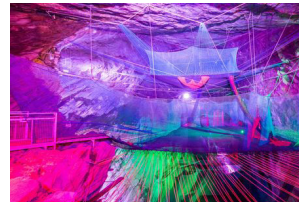

Type: Attraction

Technology: Projection mapping, fog and interactive lighting, sound-responsive systems.

Wellness Dimensions:

Elements of Nature:

Inspirations:

Our Moves/ Our Rhythm/ Our Cycles

Move, dance, or spin in a forest cave, where the earth element underfoot supports your physical wellness through natural rhythms.