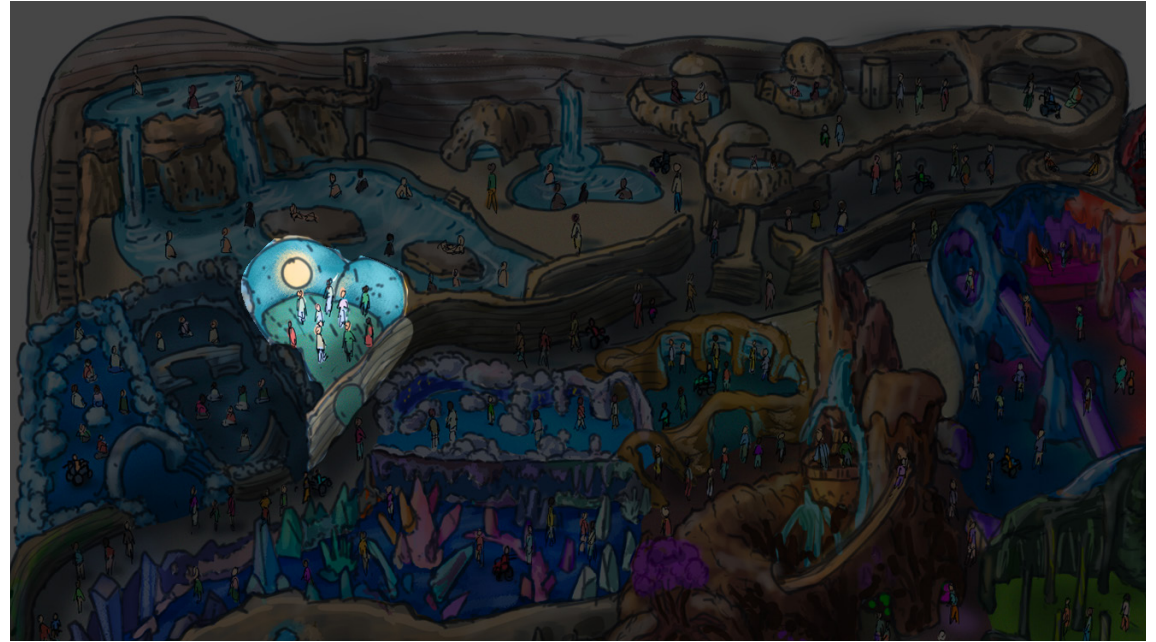

Flying

Lay back and gaze through a celestial opening in the cave, where air carries your thoughts to higher planes. Engage in guided meditation and breathwork sessions in a calming environment with soothing sounds and aromatherapy.

Type: Classes

Technology: Sound system, projection mapping, wind, fog, and lighting effects, and scents.

Wellness Dimensions:

Elements of Nature: