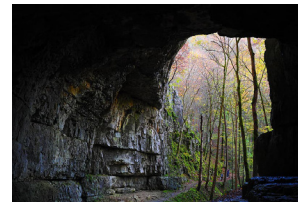

Elemental Trail

Traverse a bioluminescent cave where natural wonders illuminate the path, merging earth, water, fire, and air to engage all wellness dimensions in a playful and transformative way.

Type: Attraction