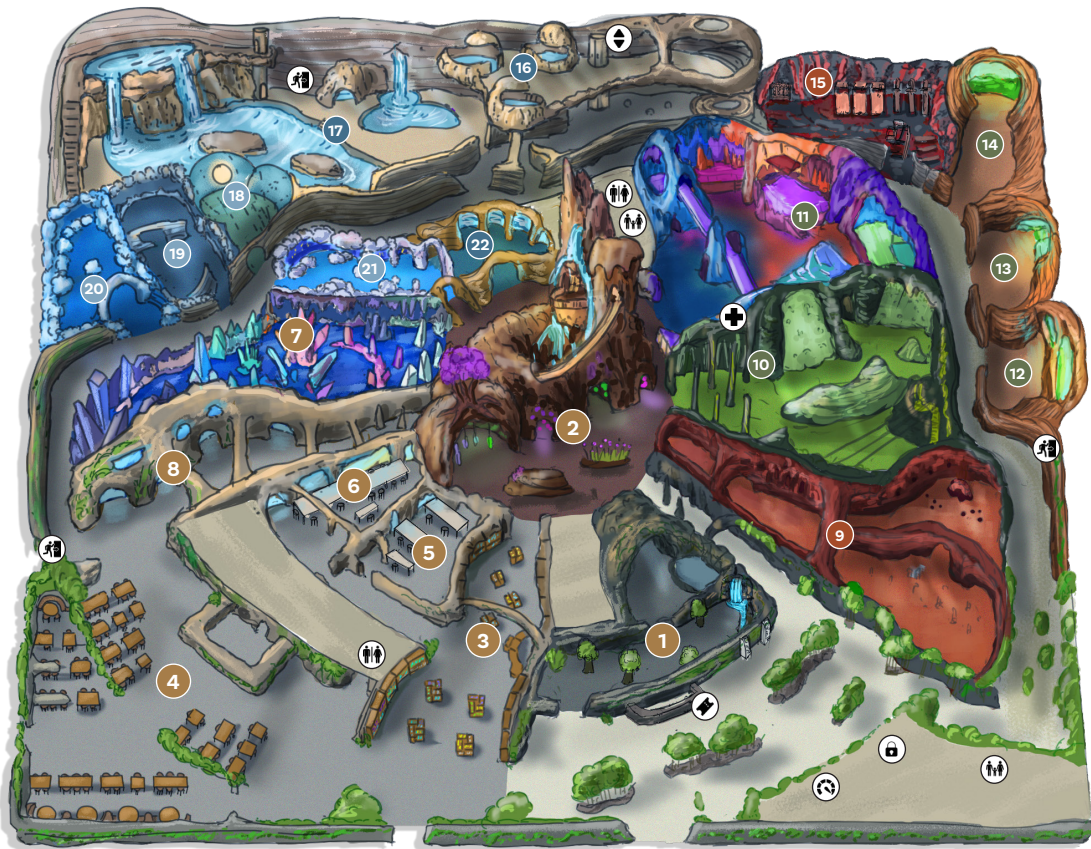

Ivi's Retreat: A New Beginning:

Today, the mystical caves have been lovingly transformed into **Ivi Retreat**, a holistic wellness center offering refuge for those seeking tranquility and a deeper connection with both themselves and the world around them. The design thoughtfully blends the caves' natural splendor with modern architectural elements to create spaces perfect for meditation, reflection, and communal interaction.

The Journey Through Ivi

The Underworlds

- 1 The Legend of Ivi
- 2 Elemental Trail
- 3 Echoes Emporium 🗝️
- 4 Roots and Rocks 🍴
- 5 Cuisine Cove 👤
- 6 Artisan Cave 👤
- 7 Our Finding
- 8 Gathering Grotto

Our Gateway