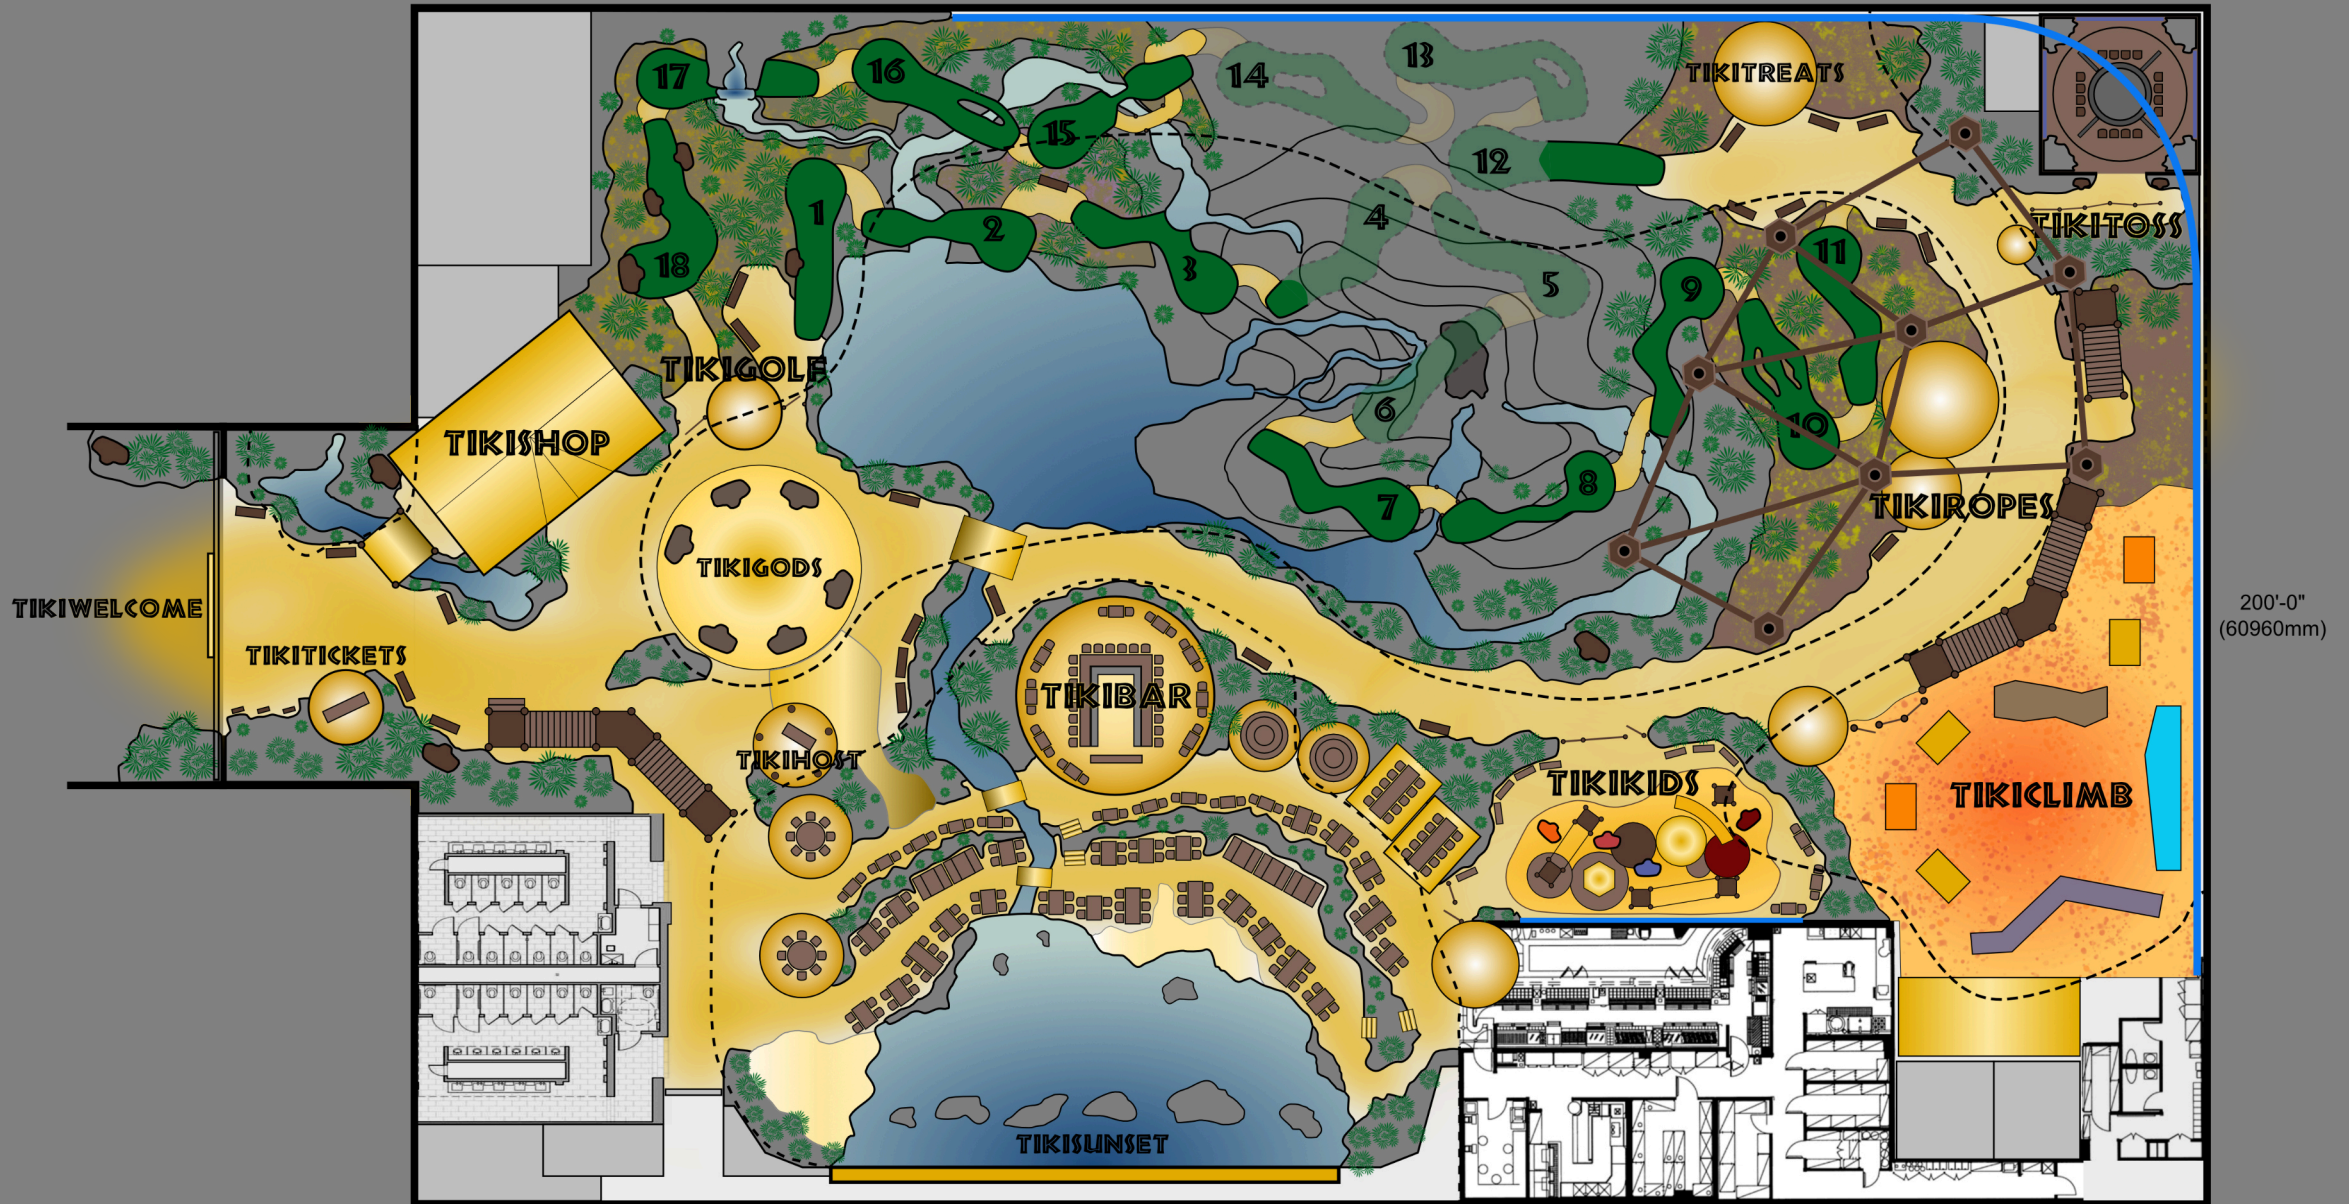

TIKI GODS

Your local tropical adventure

300'-0" (91440mm)

ground floor

300'-0" (91440mm)

200'-0"
(60960mm)

mezzanine level

TIKIGODS

A vibrant tropical sunset scene. The sky is a mix of orange, red, and yellow, with a bright sun low on the horizon. In the foreground, a river flows from a waterfall on the left towards a thatched hut on the right. The landscape is filled with palm trees and lush greenery. The overall mood is warm and adventurous.

your local tropical adventure