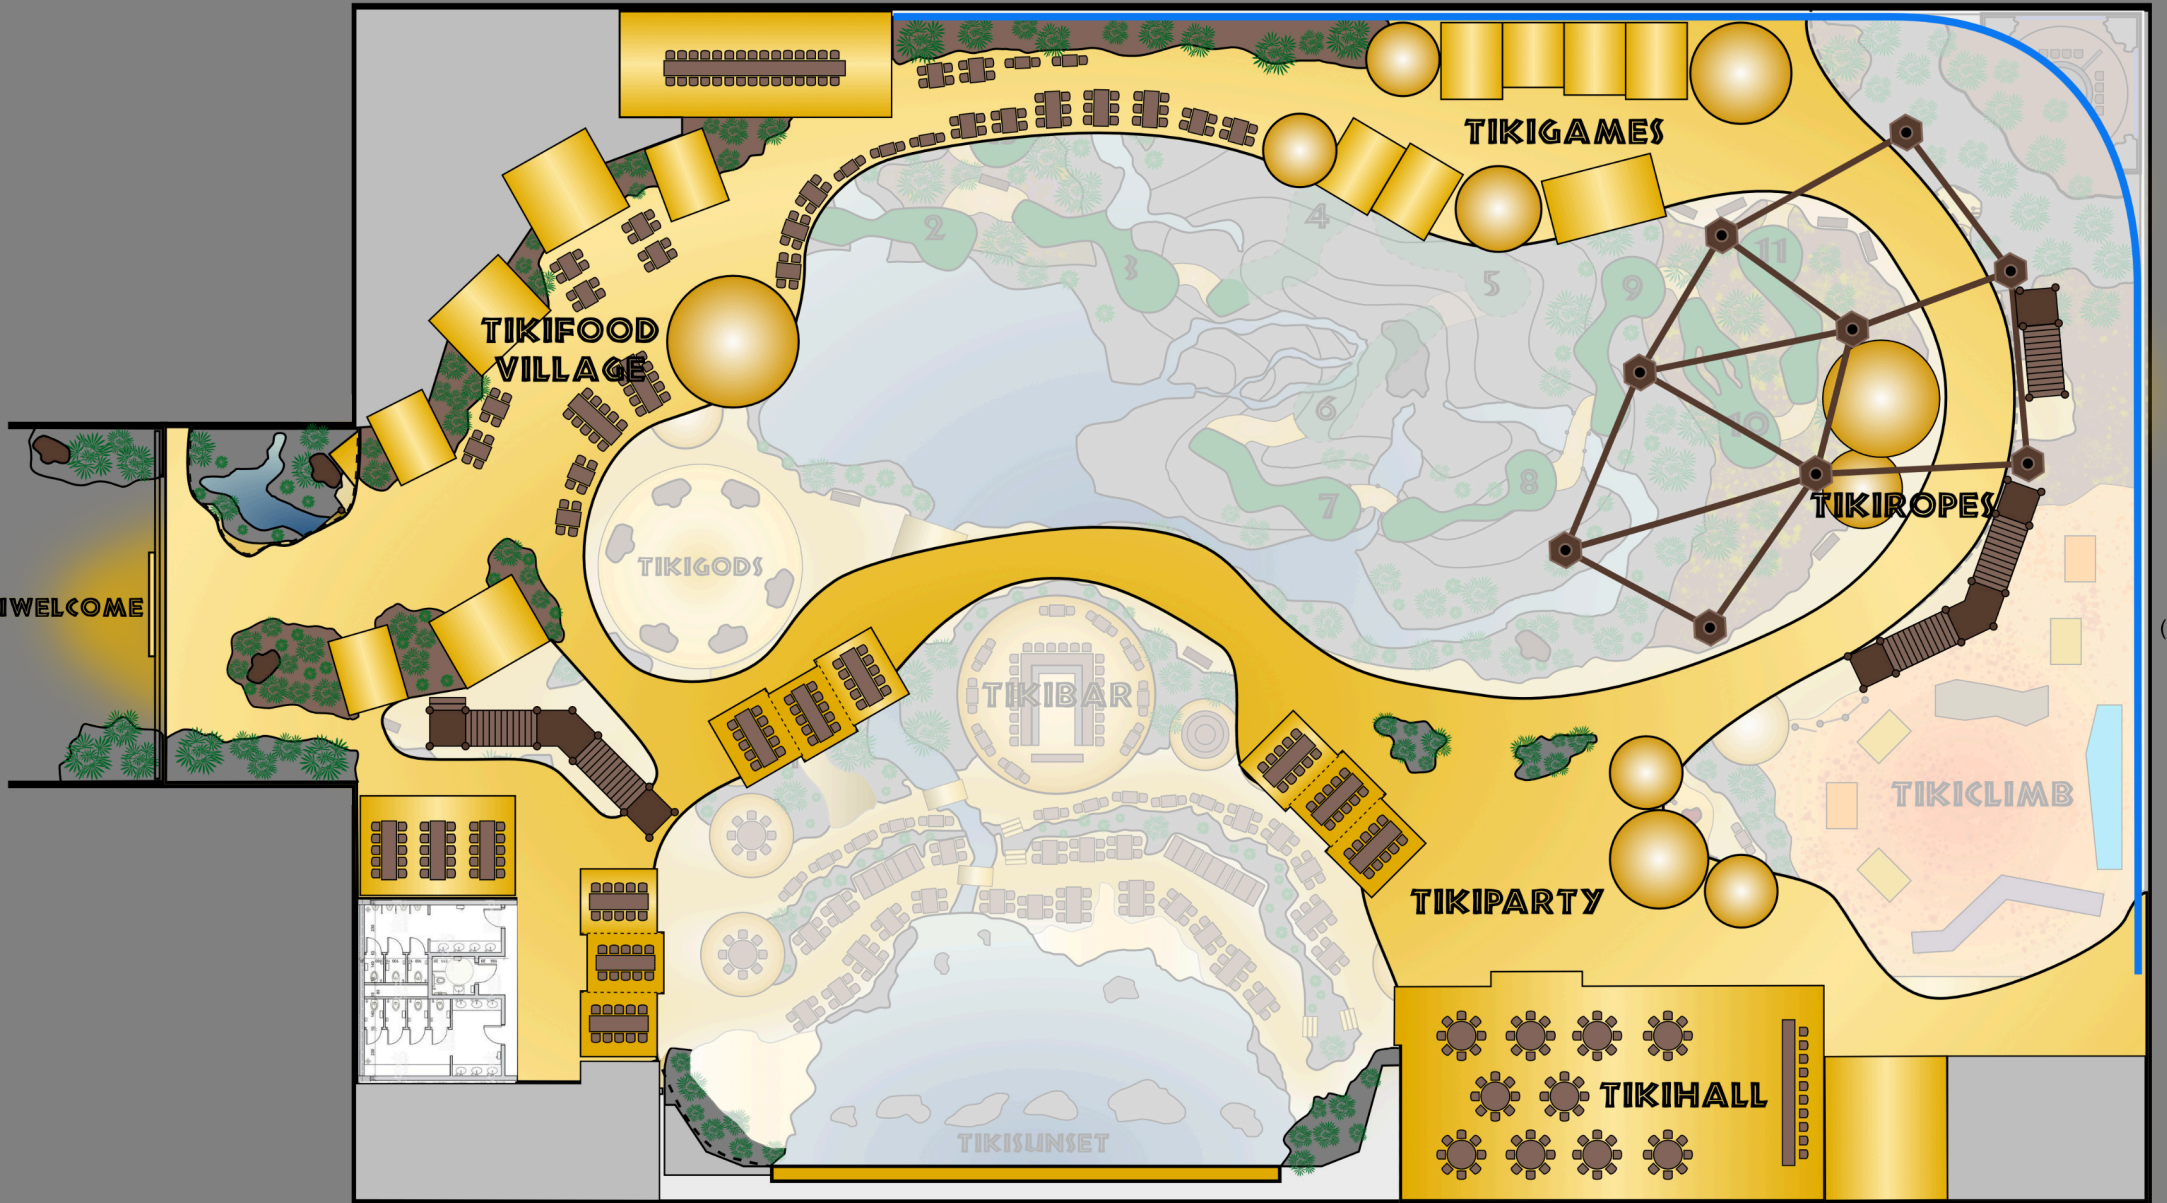

TIKI GODS

Your local tropical adventure

300'-0" (91440mm)

ground floor

300'-0" (91440mm)

200'-0"
(60960mm)

mezzanine level

TIKIGODS

A vibrant tropical sunset scene. The sky is a mix of orange, red, and yellow, with a bright sun low on the horizon. In the foreground, a river flows from a waterfall on the left towards a thatched hut on the right. The landscape is filled with palm trees and lush greenery. The overall mood is warm and adventurous.

your local tropical adventure